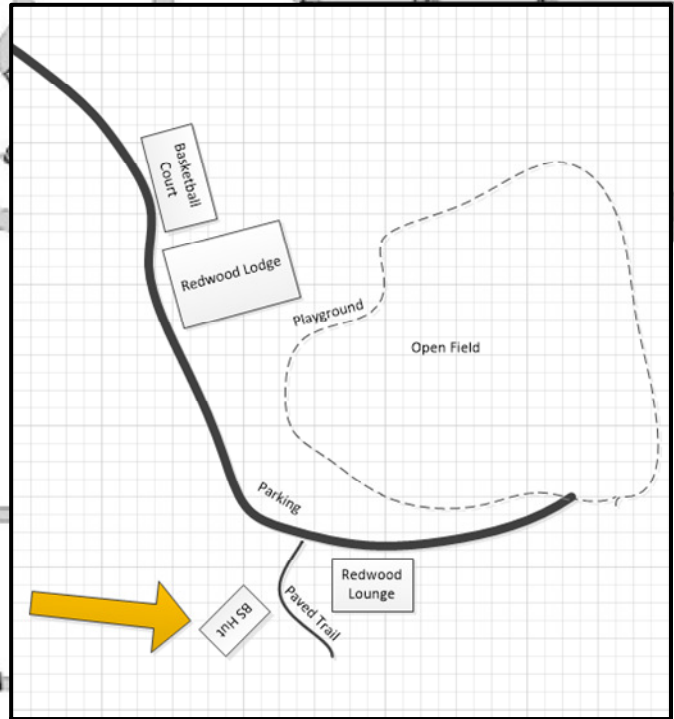

If you have any questions, please call or email.

Best Regards

Derek Kingham
707-839-3714
djkingham@outlook.com

SOUTHBOUND TRAFFIC:

Take Sunset Ave. Exit
Left at Sunset Ave.
Right at LK Wood Blvd.
Left at 14th Street
Right on Union Street
Left on 11th Street
Left on Bayview Street

NORTHBOUND TRAFFIC:

- Take 14th Street Exit
- Right at 14th Street
- Right at Union Street
- Left at 11th Street
- Left Bayview Street

BOY SCOUT HUT

Lodge & Lounge

City Hall

**Downtown
Arcata**

**Redwood
Park**